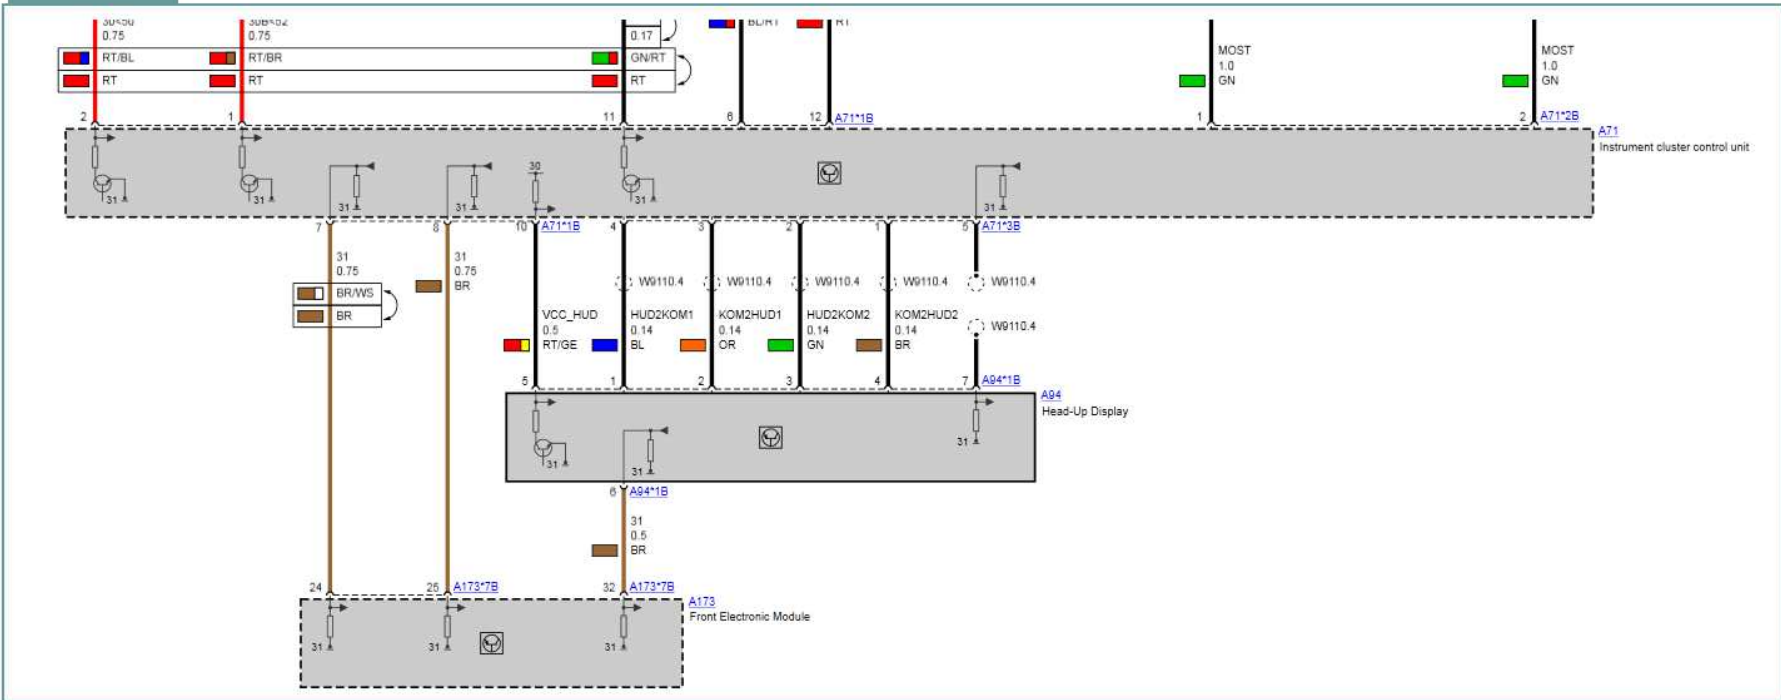

ISTA+

VIN XXXXXXX Vehicle 3*/F31/Sports Wagon/330d xDrive/N57/AUTO/ECE/LL/2013/09

SSP-SSP-SP0000054331 - Supply, instrument cluster

Wiring Diagram

Documents

Zoom in

Zoom out

Overview